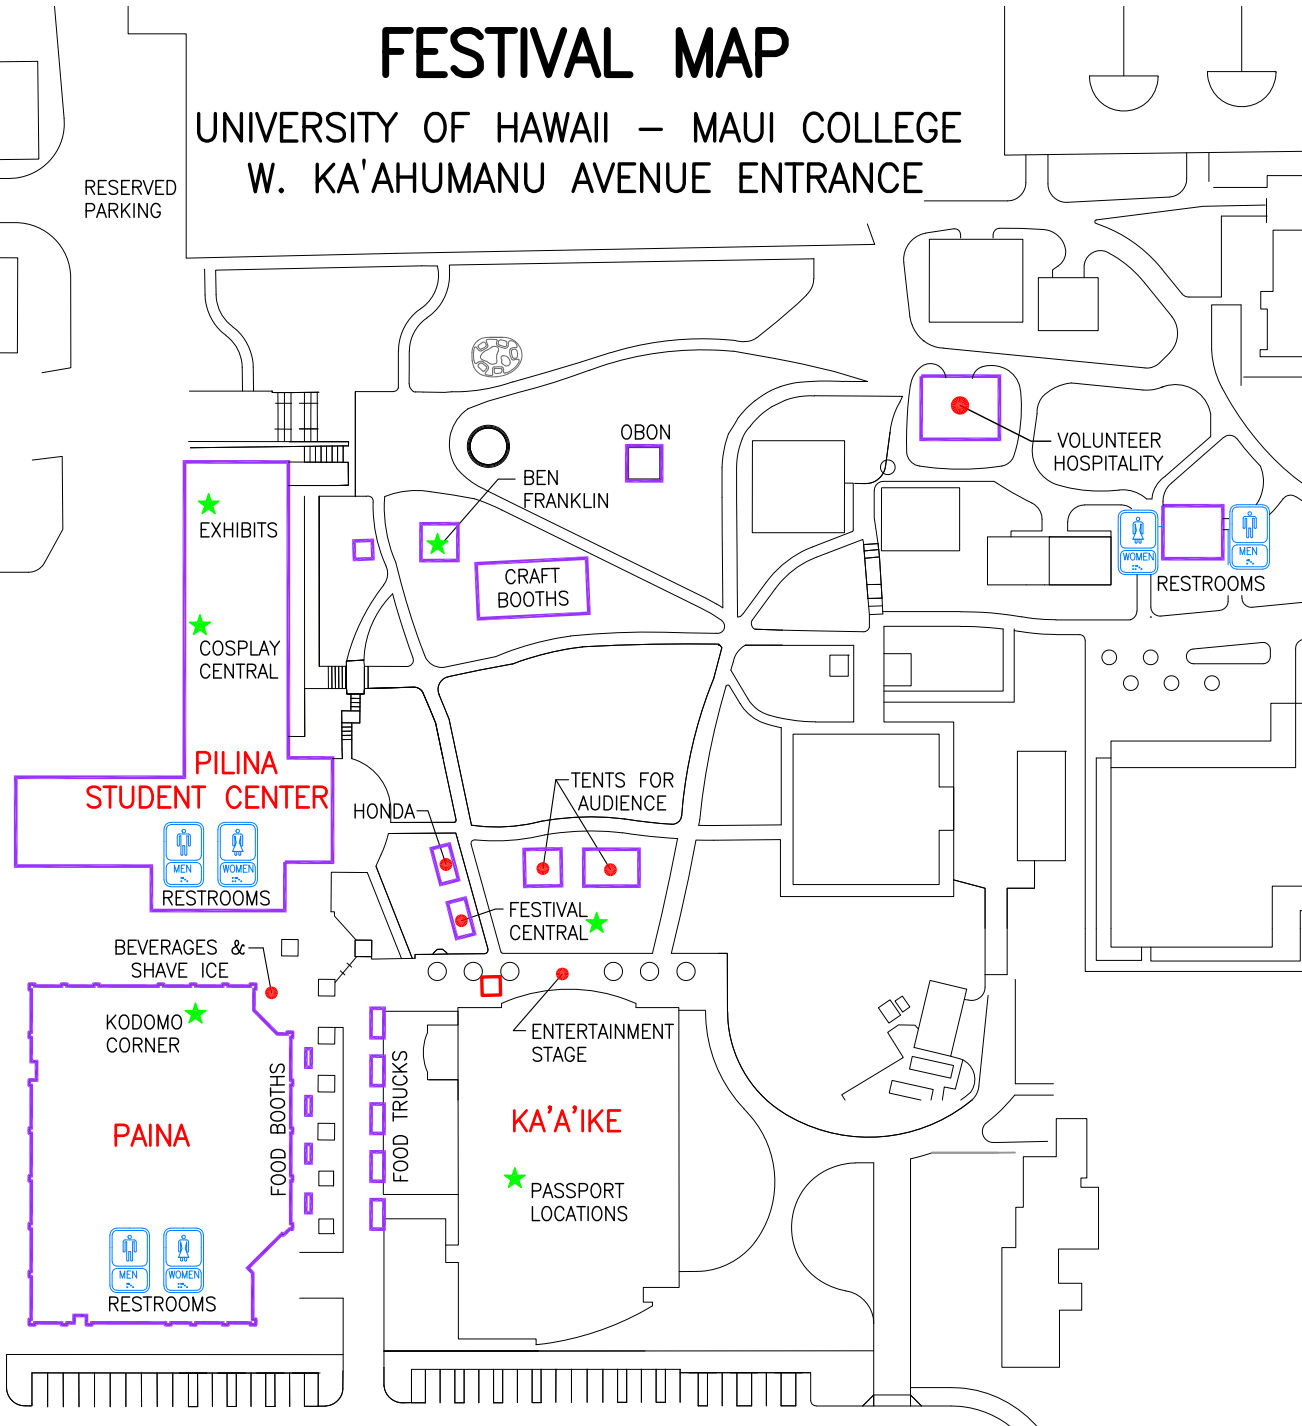

FESTIVAL MAP

UNIVERSITY OF HAWAII – MAUI COLLEGE
W. KA'AHUMANU AVENUE ENTRANCE

WAHINEPIO AVENUE ENTRANCE
Lots of parking – \$5 a car