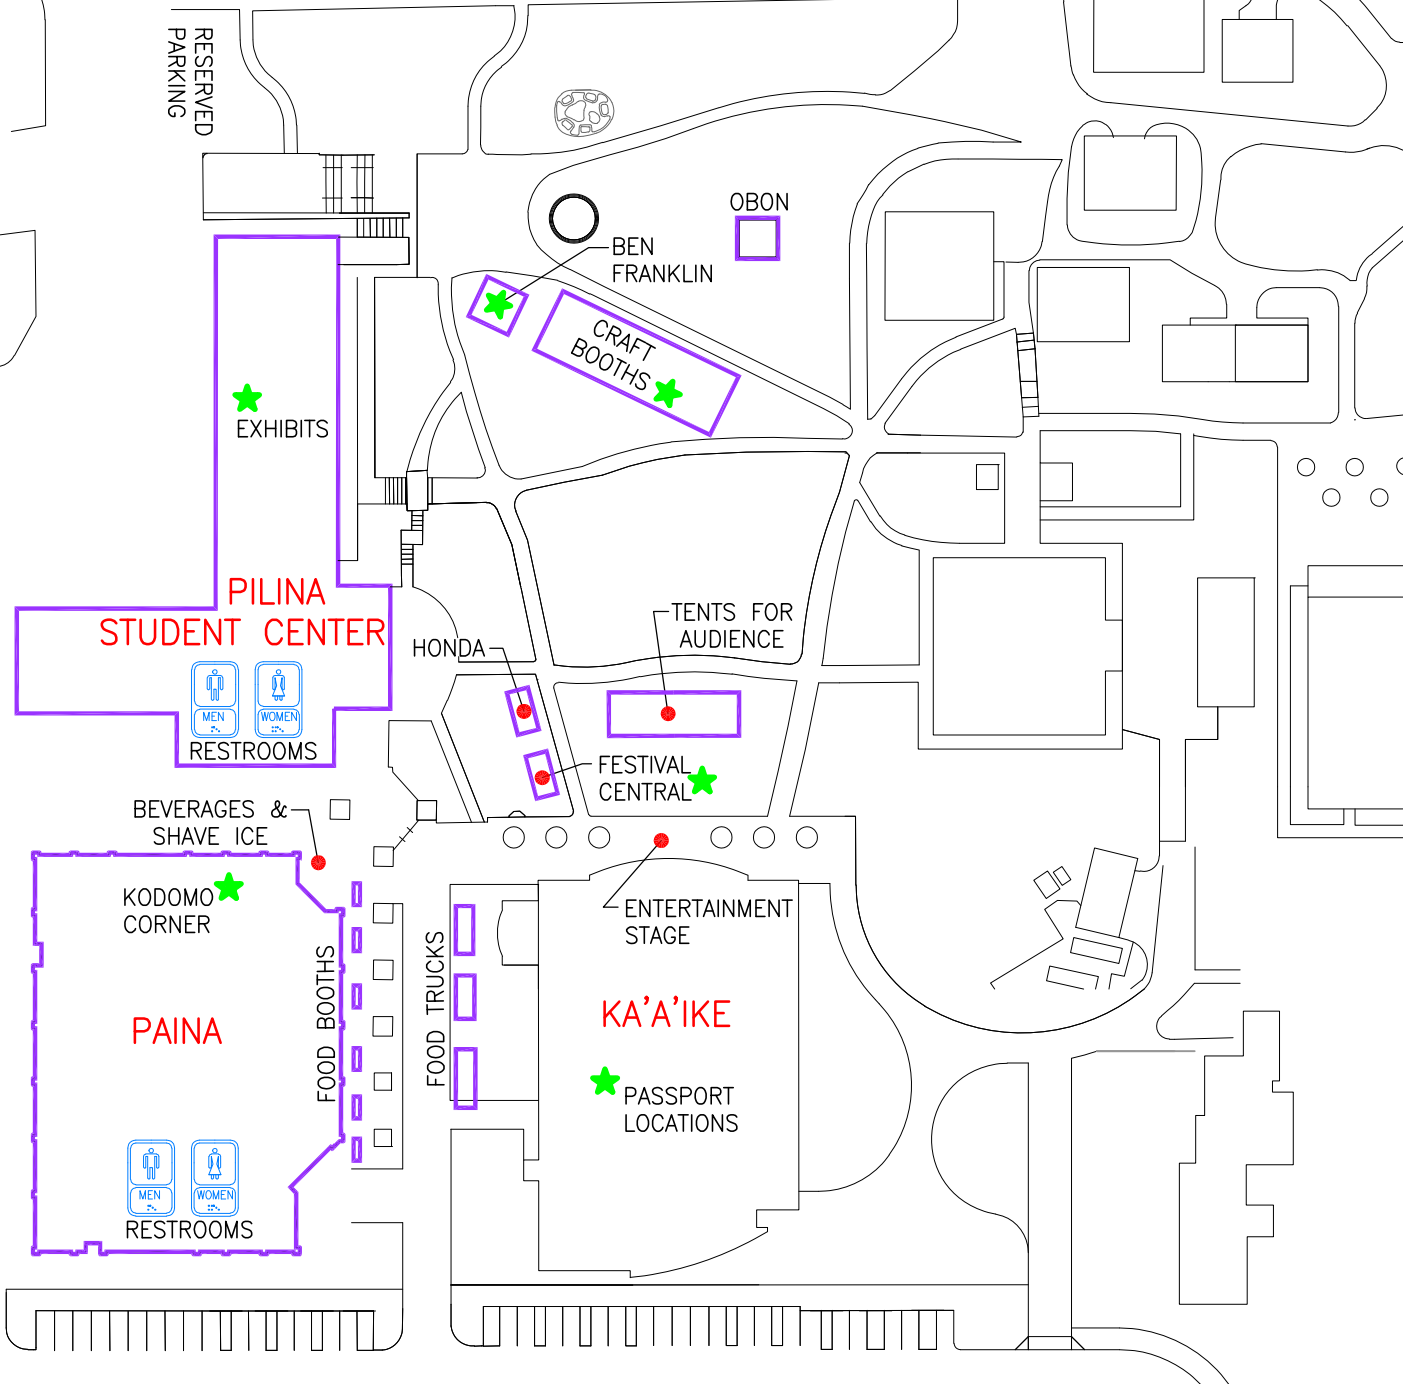

# FESTIVAL MAP

UNIVERSITY OF HAWAII – MAUI COLLEGE  
W. KA'AHUMANU AVENUE ENTRANCE

WAHINEPIO AVENUE ENTRANCE

Lots of parking – \$5 a car