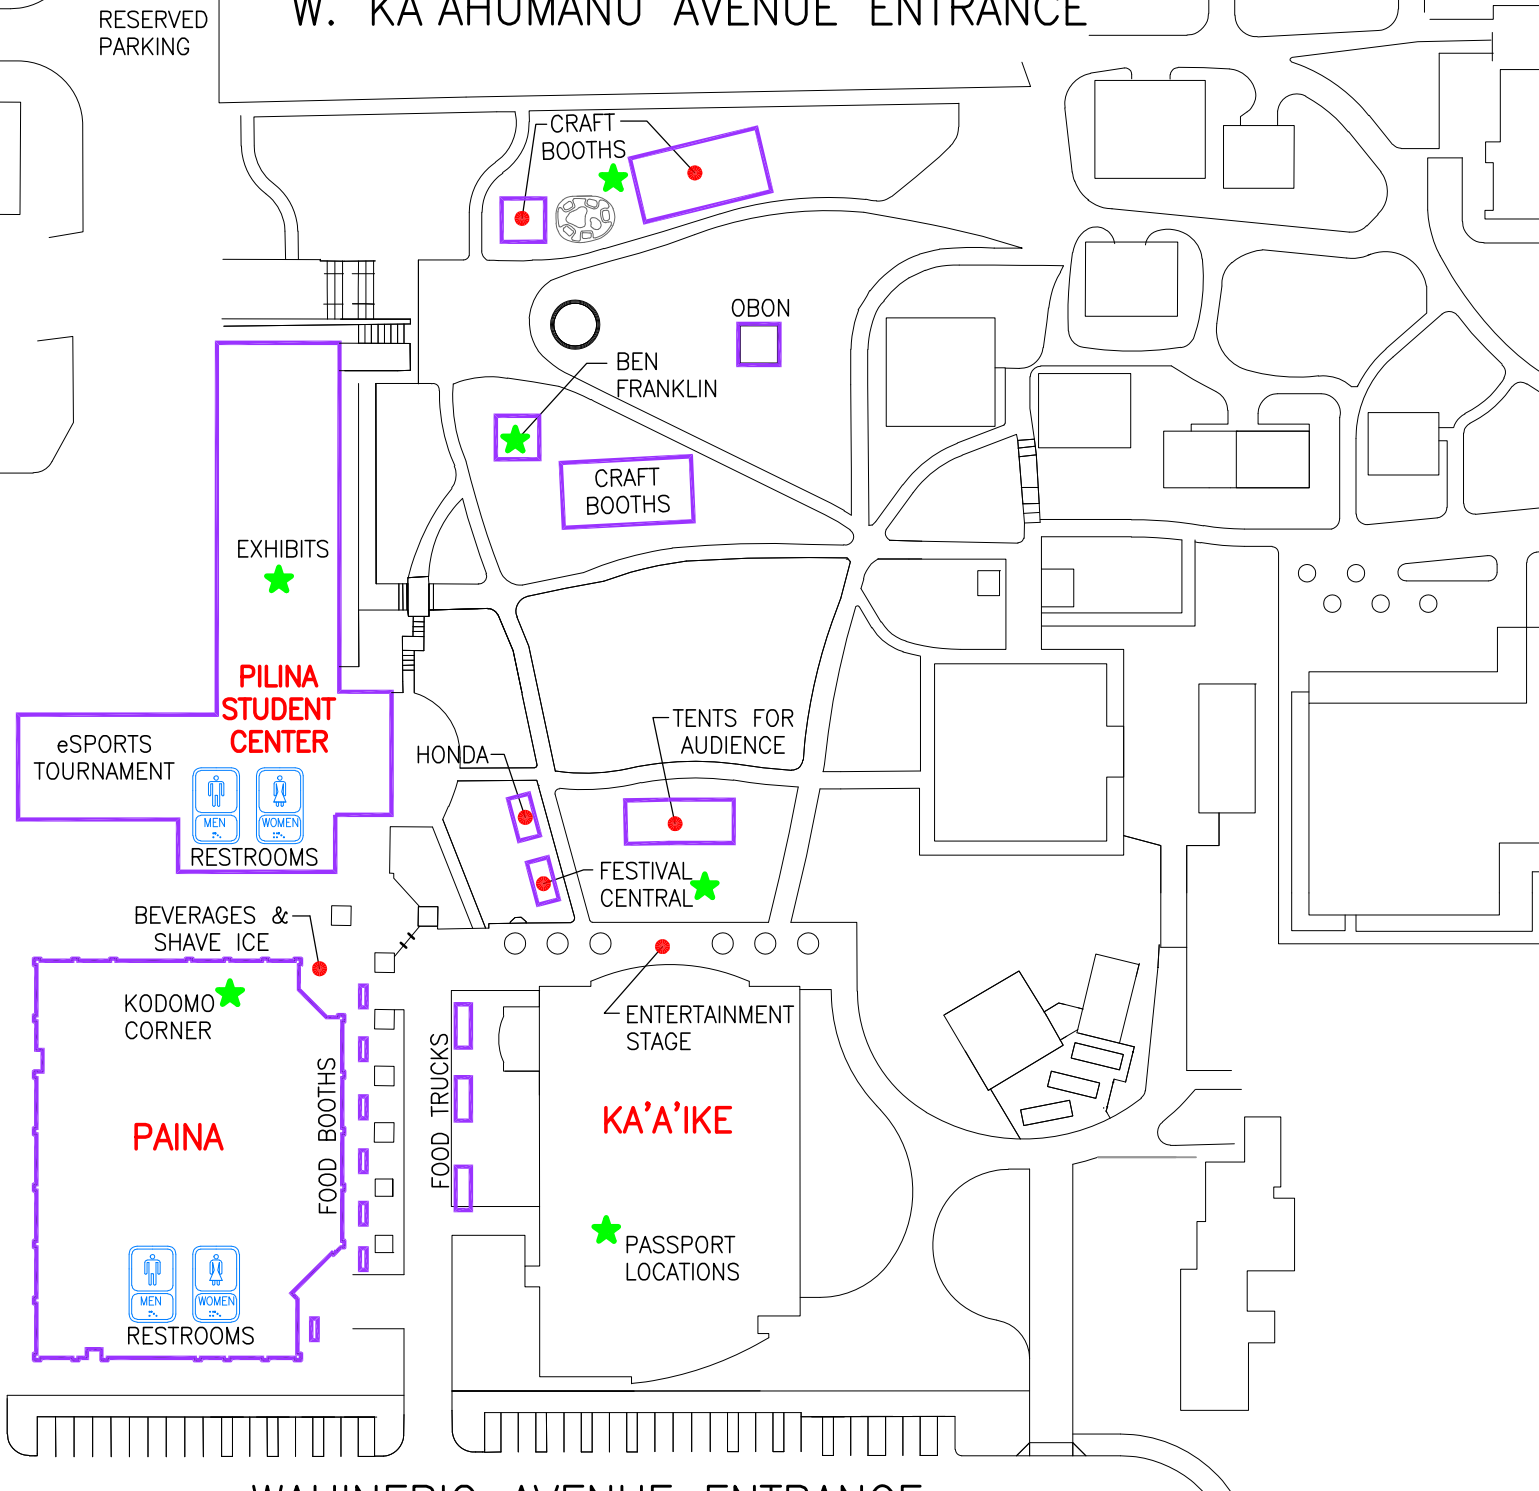

FESTIVAL MAP

UNIVERSITY OF HAWAII – MAUI COLLEGE
W. KA'AHUMANU AVENUE ENTRANCE

WAHINEPIO AVENUE ENTRANCE

Lots of parking – \$5 a car